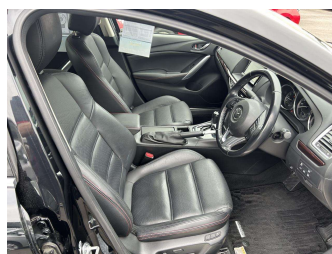

2013 Mazda Atenza 25 S L- Package

Purchase Price **$16,995**

Includes GST, Registration & Licensing Note: A Clean Car fee/rebate does not apply to this vehicle

Finance may be available on this vehicle. Ask one of our friendly staff for more information.

Gain peace of mind with Mechanical Breakdown Insurance. **Ask us how.**

Top features

- » ABS Braking
- » Air Bag(s)
- » Air Conditioning
- » Alarm
- » Alloys
- » Car Alarm
- » Car Stereo
- » CD(s)
- » Central Locking
- » Central Locking
- » Child seat anchor poin...
- » Climate Control
- » Cruise Control
- » Electric Mirrors
- » Electric Mirrors
- » Electric Mirrors (Retr...
- » Electric Seats
- » Electric Windows

Body Style
4 door, Sedan

Odometer
115,784 km

Engine
2500 cc

Fuel Type
Petrol

Transmission
Auto, Front Wheel

Wheels
-

VIN
7AT0C139X23100727

Interior
Black, Leather

Safety

Based on 2023 UCSR rating for 12-21 models

Reg No.

-

Ext Colour
Black

History

-

Seats
5 seats, Leather

CO2 Emissions
★★★★☆
174 grams/km

Energy Economy
★★★☆☆

Annual fuel cost of $2,820
7.2L per 100km

Cost per year is an estimate based on petrol price of $2.80 per litre and an average distance of 14000 km. Emissions and Energy Economy figures standardised to 3P WLTP.

Stock ID: 7597

Wanganui Car Centre | Phone 06 348 8066 | Email info@wanganuicarcentre.com
422 Victoria Ave, Wanganui 4500, New Zealand
www.wanganuicarcentre.com