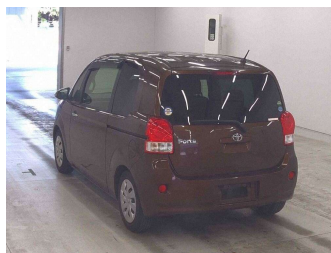

# 2014 Toyota Porte

**Purchase Price** **\$12,495**  
Includes GST, Registration & Licensing

Finance may be available on this vehicle. Ask one of our friendly staff for more information.

Gain peace of mind with Mechanical Breakdown Insurance. **Ask us how.**

**Top features**

None Listed

Body Style  
**4 door, Hatchback**

Odometer  
**85,437 km**

Engine  
**1500 cc**

Fuel Type  
**Petrol**

Transmission  
**Auto, Front Wheel**

Wheels  
-