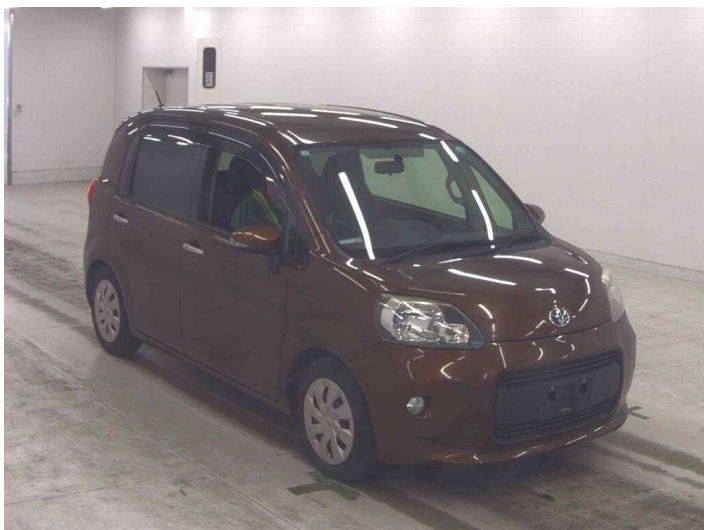

# 2014 Toyota Porte

**Purchase Price** **\$12,495**  
Includes GST, Registration & Licensing

Finance may be available on this vehicle. Ask one of our friendly staff for more information.

Gain peace of mind with Mechanical Breakdown Insurance. **Ask us how.**

**Top features**

None Listed

Body Style  
**4 door, Hatchback**

Odometer  
**85,437 km**

Engine  
**1500 cc**

Fuel Type  
**Petrol**

Transmission  
**Auto, Front Wheel**

Wheels  
-

VIN  
**7AT0H64WX26156750**

Interior  
**Brown, Cloth**

Safety

Based on 2025 VSRR rating

Reg No.

-

Ext Colour  
**Brown**

History