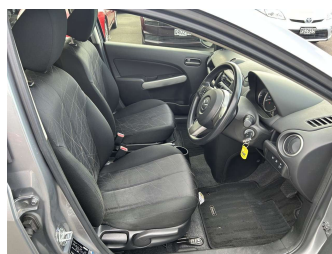

2014 Mazda Demio Skyactive

Purchase Price **\$11,995**
Includes GST, Registration & Licensing

Finance may be available on this vehicle. Ask one of our friendly staff for more information.

Gain peace of mind with Mechanical Breakdown Insurance. **Ask us how.**

Top features

None Listed

Body Style
5 door, Hatchback

Odometer
73,953 km

Engine
1300 cc

Fuel Type
Petrol

Transmission
Auto, Front Wheel

Wheels
-