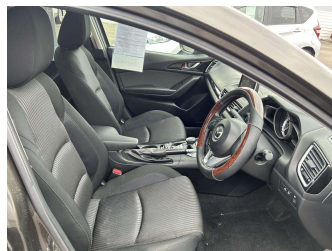

# 2014 Mazda Axela HYBRID

**Purchase Price** **\$21,995**

Includes GST, Registration & Licensing Note: A Clean Car fee/rebate does not apply to this vehicle

Finance may be available on this vehicle. Ask one of our friendly staff for more information.

Gain peace of mind with Mechanical Breakdown Insurance. **Ask us how.**

**Top features**

None Listed

Body Style  
**4 door, Sedan**

Odometer  
**88,173 km**

Engine  
**2000 cc**

Fuel Type  
**Hybrid**

Transmission  
**Auto, Front Wheel**