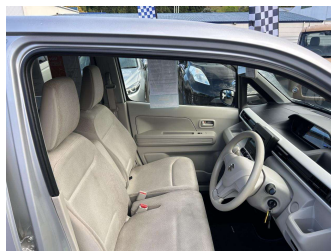

2017 Suzuki Wagon-R

Purchase Price **\$9,995**
Includes GST, Registration & Licensing

Finance may be available on this vehicle. Ask one of our friendly staff for more information.

Gain peace of mind with Mechanical Breakdown Insurance. **Ask us how.**

Body Style
5 door, Hatchback

Odometer
93,308 km

Engine
660 cc

Fuel Type
Petrol

Transmission
Auto, Front Wheel

Wheels
-

VIN
7AT0GKAHX23107376

Interior
Beige, Cloth