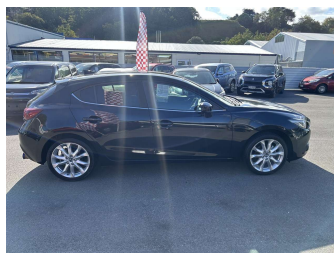

2015 Mazda Axela Sport 6 Speed Manual

Purchase Price **\$16,995**
Includes GST, Registration & Licensing

Finance may be available on this vehicle. Ask one of our friendly staff for more information.

Gain peace of mind with Mechanical Breakdown Insurance. **Ask us how.**

Body Style
5 door, Hatchback

Odometer
123,058 km

Engine
2000 cc

Fuel Type
Petrol

Transmission
6-Speed Manual, Front Wheel

Wheels
-

VIN
7AT0C13JX26200426

Interior
Black, Cloth