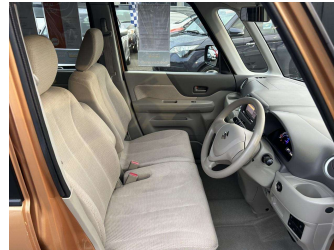

2014 Suzuki Solio Spacia

Purchase Price **\$10,995**
Includes GST, Registration & Licensing

Finance may be available on this vehicle. Ask one of our friendly staff for more information.

Gain peace of mind with Mechanical Breakdown Insurance. **Ask us how.**

Body Style
5 door, Hatchback

Odometer
75,345 km

Engine
660 cc

Fuel Type
Petrol

Transmission
Auto, Front Wheel

Wheels
-

VIN
7AT0GKKWX23165684

Interior
Beige, Cloth