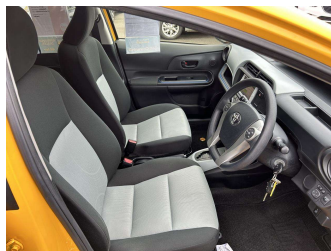

2014 Toyota Aqua S

Purchase Price **\$13,995**
Includes GST, Registration & Licensing

Finance may be available on this vehicle. Ask one of our friendly staff for more information.

Gain peace of mind with Mechanical Breakdown Insurance. **Ask us how.**

Top features

- » ABS Braking
- » Air Bag(s)
- » Air Conditioning
- » Car Stereo
- » CD(s)
- » Central Locking
- » Central Locking
- » Child seat anchor poin...
- » Climate Control
- » Electric Mirrors
- » Electric Mirrors
- » Electric Mirrors (Retr...
- » Electric Windows
- » Heated Seats
- » Power Steering
- » Remote Locking
- » Reversing Camera
- » Spoiler

Body Style
5 door, Hatchback

Odometer
93,378 km

Engine
1500 cc

Fuel Type
Hybrid

Transmission
Auto, Front Wheel

Wheels
-

VIN
7AT0H65YX24320276

Interior
Black, Cloth