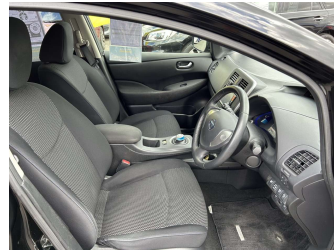

2016 Nissan Leaf

Purchase Price **\$12,995**
Includes GST, Registration & Licensing

Finance may be available on this vehicle. Ask one of our friendly staff for more information.

Gain peace of mind with Mechanical Breakdown Insurance. **Ask us how.**

Top features

- » Air Bag(s)
- » Air Conditioning
- » Alloys
- » Car Stereo
- » CD(s)
- » Central Locking
- » Central Locking
- » Child seat anchor poin...
- » Climate Control
- » Electric Mirrors
- » Electric Mirrors
- » Electric Mirrors (Retr...
- » Electric Windows
- » Power Steering
- » Rear Wiper
- » Remote Locking
- » Reversing Camera
- » Spoiler

Body Style
5 door, Hatchback

Odometer
47,995 km

Engine
Electric

Fuel Type
Electricity

Transmission
Auto

Wheels
-

VIN
7AT0DH8KX23213754

Interior
Black, Cloth