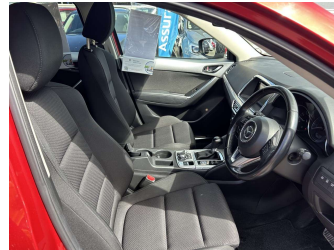

2016 Mazda CX-5

Purchase Price **$21,995**
Includes GST, Registration & Licensing

Finance may be available on this vehicle. Ask one of our friendly staff for more information.

Gain peace of mind with Mechanical Breakdown Insurance. **Ask us how.**

Top features

- » ABS Braking
- » Air Bag(s)
- » Air Conditioning
- » Alloys
- » Car Alarm
- » Car Stereo
- » CD(s)
- » Central Locking
- » Central Locking
- » Child seat anchor poin...
- » Climate Control
- » Cruise Control
- » Electric Mirrors
- » Electric Mirrors
- » Electric Mirrors (Retr...
- » Electric Windows
- » Power Steering
- » Rear Wiper

Body Style
5 door, RV-SUV

Odometer
98,612 km

Engine
2000 cc

Fuel Type
Petrol

Transmission
Auto, Front Wheel

Wheels
-

VIN
7AT0C144X25203088

Interior
Black, Cloth

Safety

Based on 2025 UCSR rating for 12-17 models

Reg No.
-

Ext Colour
Red

History
-

Seats
5 seats, Cloth

CO2 Emissions
★★★★☆
162 grams/km

Energy Economy
★★☆☆☆
Annual fuel cost of $2,700
6.9L per 100km

Cost per year is an estimate based on petrol price of $2.80 per litre and an average distance of 14000 km. Emissions and Energy Economy figures standardised to 3P WLTP.

Stock ID: 9015

Wanganui Car Centre | Phone 06 348 8066 | Email info@wanganuicarcentre.com
422 Victoria Ave, Wanganui 4500, New Zealand
www.wanganuicarcentre.com