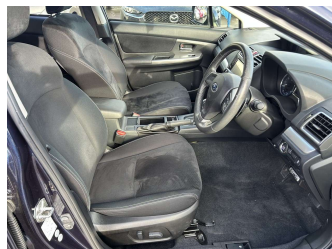

2015 Subaru Impreza Sport 2.0S

Purchase Price
Includes GST, Registration & Licensing

\$14,995

Finance may be available on this vehicle. Ask one of our friendly staff for more information.

Gain peace of mind with Mechanical Breakdown Insurance. **Ask us how.**

Top features

None Listed

Body Style
5 door, Hatchback

Odometer
80,529 km

Engine
2000 cc

Fuel Type
Petrol

Transmission
Auto, 4WD

Wheels
-