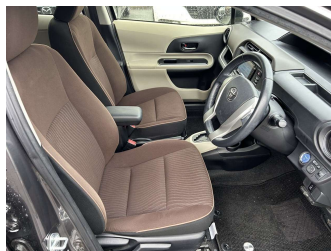

2014 Toyota Aqua G

Purchase Price **\$11,995**
Includes GST, Registration & Licensing

Finance may be available on this vehicle. Ask one of our friendly staff for more information.

Gain peace of mind with Mechanical Breakdown Insurance. **Ask us how.**

Top features

None Listed

Body Style
5 door, Hatchback

Odometer
103,166 km

Engine
1500 cc

Fuel Type
Hybrid

Transmission
Auto, Front Wheel

Wheels
-