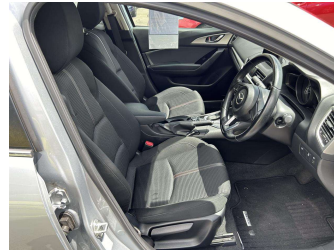

2016 Mazda Axela 15 S

Purchase Price **$16,995**

Includes GST, Registration & Licensing Note: A Clean Car fee/rebate does not apply to this vehicle

Finance may be available on this vehicle. Ask one of our friendly staff for more information.

Gain peace of mind with Mechanical Breakdown Insurance. **Ask us how.**

Top features

- » ABS Braking
- » Air Bag(s)
- » Air Conditioning
- » Alloys
- » Car Stereo
- » CD(s)
- » Central Locking
- » Central Locking
- » Child seat anchor poin...
- » Climate Control
- » Electric Mirrors
- » Electric Mirrors
- » Electric Mirrors (Retr...
- » Electric Windows
- » Power Steering
- » Remote Locking
- » Reversing Camera
- » Traction Control

Body Style
4 door, Sedan

Odometer
81,054 km

Engine
1500 cc

Fuel Type
Petrol

Transmission
Auto, Front Wheel

Wheels
-

VIN
7AT0C13JX22402264

Interior
Black, Cloth

Safety

Based on 2023 UCSR rating for 13-19 models

Reg No.

-

Ext Colour
Silver

History

-

Seats
5 seats, Cloth

CO2 Emissions
★★★★☆
134 grams/km

Energy Economy
★★★★☆☆

Annual fuel cost of $2,270
5.8L per 100km

Cost per year is an estimate based on petrol price of $2.80 per litre and an average distance of 14000 km. Emissions and Energy Economy figures standardised to 3P WLTP.

Stock ID: 7260

Wanganui Car Centre | Phone 06 348 8066 | Email info@wanganuicarcentre.com
422 Victoria Ave, Wanganui 4500, New Zealand
www.wanganuicarcentre.com