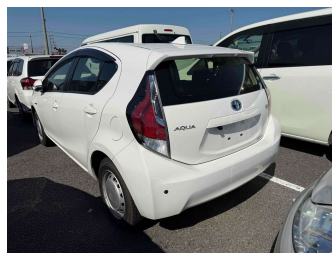

# 2016 Toyota Aqua

**Purchase Price** **\$11,995**  
Includes GST, Registration & Licensing

Finance may be available on this vehicle. Ask one of our friendly staff for more information.

Gain peace of mind with Mechanical Breakdown Insurance. **Ask us how.**

**Top features**

None Listed

Body Style  
**5 door, Hatchback**

Odometer  
**119,227 km**

Engine  
**1500 cc**

Fuel Type  
**Hybrid**

Transmission  
**Auto, Front Wheel**

Wheels  
-