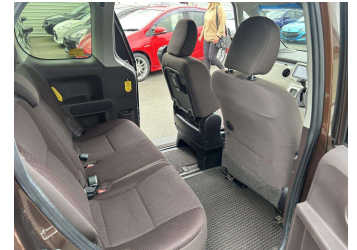

2013 Toyota Porte G

Purchase Price

\$11,495

Includes GST, Registration & Licensing

Note: A Clean Car fee/rebate does not apply to this vehicle

Finance may be available on this vehicle. Ask one of our friendly staff for more information.