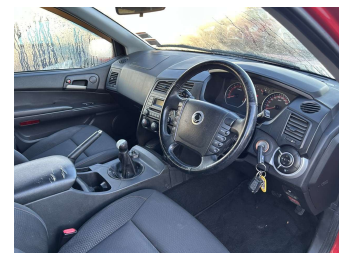

# 2014 Ssangyong Actyon Sport 4x4

**Purchase Price** **\$17,995**  
Includes GST, Registration & Licensing

Finance may be available on this vehicle. Ask one of our friendly staff for more information.

Gain peace of mind with Mechanical Breakdown Insurance. **Ask us how.**

**Top features**

- » 4WD/4x4
- » ABS Braking
- » Air Bag(s)
- » Air Conditioning
- » Alloys
- » Car Stereo
- » CD(s)
- » Central Locking
- » Central Locking
- » Child seat anchor poin...
- » Cruise Control
- » Electric Mirrors
- » Electric Mirrors
- » Electric Windows
- » Power Steering
- » Rear Wiper
- » Remote Locking
- » Running Boards

Body Style  
**4 door, Ute**

Odometer  
**96,080 km**

Engine  
**2000 cc**

Fuel Type  
**Diesel**

Transmission  
**6-Speed Manual, 4WD**

Wheels  
-

VIN  
**KPADA1ETSEP215027**

Interior  
**Black, Cloth**