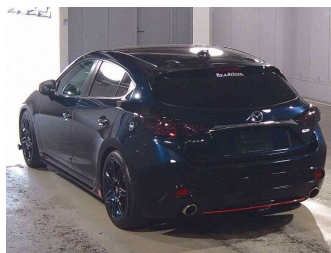

# 2015 Mazda Axela Sport

**Purchase Price** **\$16,995**  
Includes GST, Registration & Licensing

Finance may be available on this vehicle. Ask one of our friendly staff for more information.

Gain peace of mind with Mechanical Breakdown Insurance. **Ask us how.**

**Top features**

None Listed

Body Style  
**5 door, Hatchback**

Odometer  
**120,898 km**

Engine  
**2000 cc**

Fuel Type  
**Petrol**

Transmission  
**Auto, Front Wheel**

Wheels  
-