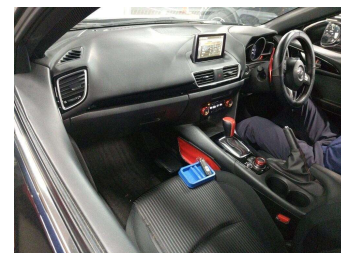

# 2015 Mazda Axela Sport

**Purchase Price** **\$16,995**  
Includes GST, Registration & Licensing

Finance may be available on this vehicle. Ask one of our friendly staff for more information.

Gain peace of mind with Mechanical Breakdown Insurance. **Ask us how.**

**Top features**

None Listed

Body Style  
**5 door, Hatchback**

Odometer  
**120,898 km**

Engine  
**2000 cc**

Fuel Type  
**Petrol**

Transmission  
**Auto, Front Wheel**

Wheels  
-