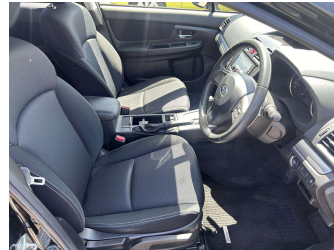

2014 Subaru Impreza Sport 2.0S

Purchase Price **\$14,995**

Includes GST, Registration & Licensing Note: A Clean Car fee/rebate does not apply to this vehicle

Finance may be available on this vehicle. Ask one of our friendly staff for more information.

Body Style
5 door, Hatchback

Odometer
91,110 km

Engine
2000 cc

Fuel Type
Petrol

Transmission
Auto, Front Wheel

Wheels
-

VIN
7AT0GF09X23012883

Interior
Black, Cloth