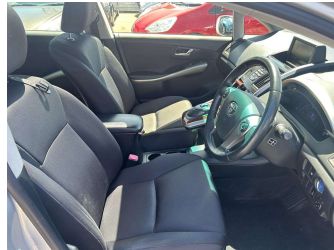

2013 Toyota Sai S HYBRID

Purchase Price **$14,995**
Includes GST, Registration & Licensing

Finance may be available on this vehicle. Ask one of our friendly staff for more information.

Gain peace of mind with Mechanical Breakdown Insurance. **Ask us how.**

Top features

- » ABS Braking
- » Air Bag(s)
- » Air Conditioning
- » Alarm
- » Alloys
- » Car Alarm
- » Car Stereo
- » CD(s)
- » Central Locking
- » Central Locking
- » Child seat anchor poin...
- » Climate Control
- » Cruise Control
- » Digital Dash
- » Electric Mirrors
- » Electric Mirrors
- » Electric Mirrors (Retr...
- » Electric Seats

Body Style
4 door, Sedan

Odometer
116,325 km

Engine
2400 cc

Fuel Type
Hybrid

Transmission
Auto, Front Wheel

Wheels
-

VIN
7AT0H661X23060616

Interior
Black, Cloth

Safety

Based on 2023 VSRR rating

Reg No.

-

Ext Colour
Silver

History

-

Seats
5 seats, Cloth

CO2 Emissions
★★★★☆
126 grams/km

Energy Economy
★★★★☆☆

Annual fuel cost of $2,120
5.4L per 100km

Cost per year is an estimate based on petrol price of $2.80 per litre and an average distance of 14000 km. Emissions and Energy Economy figures standardised to 3P WLTP.

Stock ID: 7637

Wanganui Car Centre | Phone 06 348 8066 | Email info@wanganuicarcentre.com
422 Victoria Ave, Wanganui 4500, New Zealand
www.wanganuicarcentre.com