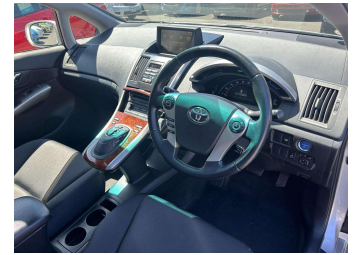

2013 Toyota Sai S HYBRID

Purchase Price **\$14,995**
Includes GST, Registration & Licensing

Finance may be available on this vehicle. Ask one of our friendly staff for more information.

Gain peace of mind with Mechanical Breakdown Insurance. **Ask us how.**

Top features

- » ABS Braking
- » Air Bag(s)
- » Air Conditioning
- » Alarm
- » Alloys
- » Car Alarm
- » Car Stereo
- » CD(s)
- » Central Locking
- » Central Locking
- » Child seat anchor poin...
- » Climate Control
- » Cruise Control
- » Digital Dash
- » Electric Mirrors
- » Electric Mirrors
- » Electric Mirrors (Retr...
- » Electric Seats

Body Style
4 door, Sedan

Odometer
116,325 km

Engine
2400 cc

Fuel Type
Hybrid

Transmission
Auto, Front Wheel

Wheels
-

VIN
7AT0H661X23060616

Interior
Black, Cloth