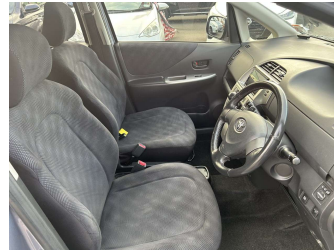

2006 Toyota Ractis

Purchase Price **\$4,995**
Includes GST, Registration & Licensing

Finance may be available on this vehicle. Ask one of our friendly staff for more information.

Gain peace of mind with Mechanical Breakdown Insurance. **Ask us how.**

Top features

- » Air Bag(s)
- » Car Stereo
- » Central Locking
- » Central Locking
- » Climate Control
- » Cruise Control
- » Electric Mirrors
- » Electric Mirrors
- » Electric Windows
- » Parking Sensors
- » Power Steering
- » Rear Wiper
- » Remote Locking
- » Spoiler
- » Traction Control

Body Style
5 door, Hatchback

Odometer
211,055 km

Engine
1500 cc

Fuel Type
Petrol

Transmission
Auto, Front Wheel

Wheels
-

VIN
7AT0H652X15022317

Interior
Black, Cloth