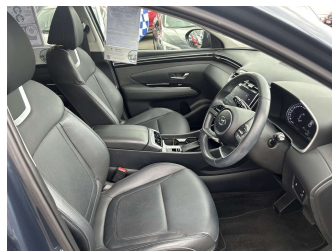

# 2023 Hyundai Tucson Elite 1.6 Turbo 2WD

**Purchase Price** **\$35,995**  
Includes GST, Registration & Licensing

Finance may be available on this vehicle. Ask one of our friendly staff for more information.

Body Style  
**5 door, RV-SUV**

Odometer  
**30,910 km**

Engine  
**1600 cc**

Fuel Type  
**Petrol**

Transmission  
**Auto, Front Wheel**

Wheels  
-

VIN  
**TMAJB81BVNJ248394**

Interior  
**Black, Leather**