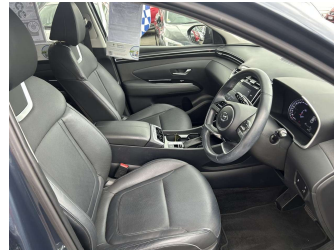

# 2023 Hyundai Tucson Elite 1.6 Turbo 2WD

**Purchase Price** **\$36,995**  
Includes GST, Registration & Licensing

Finance may be available on this vehicle. Ask one of our friendly staff for more information.

Body Style  
**5 door, RV-SUV**

Odometer  
**30,910 km**

Engine  
**1600 cc**

Fuel Type  
**Petrol**

Transmission  
**Auto, Front Wheel**

Wheels  
-

VIN  
**TMAJB81BVNJ248394**

Interior  
**Black, Leather**