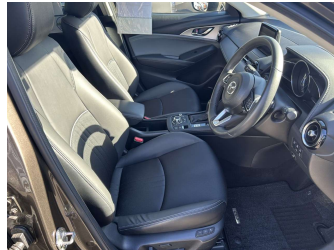

2019 Mazda CX-3 20S

Purchase Price **$25,995**
Includes GST, Registration & Licensing

Finance may be available on this vehicle. Ask one of our friendly staff for more information.

Gain peace of mind with Mechanical Breakdown Insurance. **Ask us how.**

Top features

- » ABS Braking
- » Air Bag(s)
- » Air Conditioning
- » Alloys
- » Car Stereo
- » CD(s)
- » Central Locking
- » Central Locking
- » Child seat anchor poin...
- » Climate Control
- » Cruise Control
- » Digital Display
- » Electric Mirrors
- » Electric Mirrors
- » Electric Mirrors (Retr...
- » Electric Seats
- » Electric Windows
- » Heated Seats

Body Style
5 door, RV-SUV

Odometer
34,000 km

Engine
2000 cc

Fuel Type
Petrol

Transmission
Auto, Front Wheel

Wheels
-

VIN
7AT0C147X26206584

Interior
Black, Cloth

Safety

Based on 2025 UCSR rating for 15-23 models

Reg No.

-

Ext Colour
Grey

History

-

Seats
5 seats, Cloth/Leather

CO2 Emissions
★★★★☆
145 grams/km

Energy Economy
★★★★☆☆

Annual fuel cost of $2,470
6.3L per 100km

Cost per year is an estimate based on petrol price of $2.80 per litre and an average distance of 14000 km. Emissions and Energy Economy figures standardised to 3P WLTP.

Stock ID: 9095

Wanganui Car Centre | Phone 06 348 8066 | Email info@wanganuicarcentre.com
422 Victoria Ave, Wanganui 4500, New Zealand
www.wanganuicarcentre.com