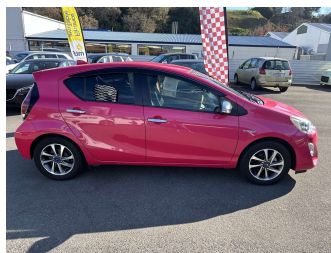

2015 Toyota Aqua S

Purchase Price **\$14,995**
Includes GST, Registration & Licensing

Finance may be available on this vehicle. Ask one of our friendly staff for more information.

Gain peace of mind with Mechanical Breakdown Insurance. **Ask us how.**

Top features

None Listed

Body Style
5 door, Hatchback

Odometer
64,683 km

Engine
1500 cc

Fuel Type
Hybrid

Transmission
Auto, Front Wheel

Wheels
-

VIN
-

Interior
Black, Cloth

Safety

Based on 2025 UCSR rating for 09-16 models

Reg No.

-

Ext Colour
Pink

History