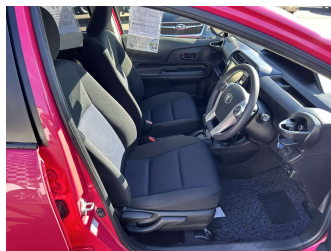

2015 Toyota Aqua S

Purchase Price **$14,995**
Includes GST, Registration & Licensing

Finance may be available on this vehicle. Ask one of our friendly staff for more information.

Gain peace of mind with Mechanical Breakdown Insurance. **Ask us how.**

Top features

None Listed

Body Style
5 door, Hatchback

Odometer
64,683 km

Engine
1500 cc

Fuel Type
Hybrid

Transmission
Auto, Front Wheel

Wheels
-

VIN
-

Interior
Black, Cloth

Safety

Based on 2025 UCSR rating for 09-16 models

Reg No.

-

Ext Colour
Pink

History

-

Seats
5 seats, Cloth

CO2 Emissions
★★★★☆
92 grams/km

Energy Economy
★★★★☆

Annual fuel cost of $1,530
3.9L per 100km

Cost per year is an estimate based on petrol price of $2.80 per litre and an average distance of 14000 km. Emissions and Energy Economy figures standardised to 3P WLTP.

Stock ID: 9128

Wanganui Car Centre | Phone 06 348 8066 | Email info@wanganuicarcentre.com
422 Victoria Ave, Wanganui 4500, New Zealand
www.wanganuicarcentre.com