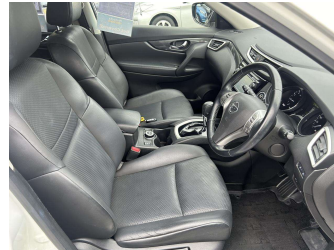

# 2016 Nissan X-Trail 20X 4WD

**Purchase Price** **\$21,995**  
Includes GST, Registration & Licensing

Finance may be available on this vehicle. Ask one of our friendly staff for more information.

Gain peace of mind with Mechanical Breakdown Insurance. **Ask us how.**

**Top features**

- » 4WD/4x4
- » ABS Brakes
- » Air Bag(s)
- » Air Conditioning
- » Alloys
- » Car Alarm
- » Car Stereo
- » CD(s)
- » Central Locking
- » Central Locking
- » Child seat anchor poin...
- » Cruise Control
- » Electric Mirrors
- » Electric Mirrors (Retr...
- » Electric Windows
- » Heated Seats
- » Power Steering

Body Style  
**5 door, SUV / 4x4**

Odometer  
**95,271 km**

Engine  
**2000 cc**

Fuel Type  
**Petrol**

Transmission  
**Auto, 4WD**

Wheels  
-

VIN  
**7AT0DH6LX24544139**

Interior  
**Black, Leather**