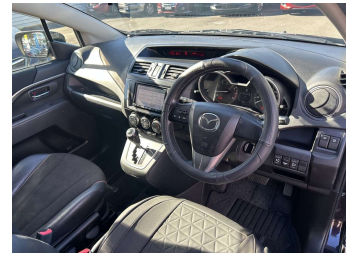

2013 Mazda Premacy

Purchase Price **$10,995**
Includes GST, Registration & Licensing

Finance may be available on this vehicle. Ask one of our friendly staff for more information.

Gain peace of mind with Mechanical Breakdown Insurance. **Ask us how.**

1. **Top features**
2. » ABS Braking
   - » Air Bag(s)
   - » Air Conditioning
   - » Alloys
   - » Body Kit (Factory)
   - » Car Stereo
   - » Central Locking
   - » Central Locking
   - » Child seat anchor poin...
   - » Climate Control
   - » Electric Mirrors
   - » Electric Mirrors
   - » Electric Mirrors (Retr...
   - » Electric Windows
   - » Power Steering
   - » Rear Wiper
   - » Remote Locking
   - » Side Skirts

Body Style
5 door, People Movers

Odometer
97,591 km

Engine
2000 cc

Fuel Type
Petrol

Transmission
Auto, Front Wheel

Wheels
-

VIN
7AT0C133X26105740

Interior
Black, Cloth

Safety

Based on 2025 VSRR rating

Reg No.

-

Ext Colour
Dark Purple

History

-

Seats
7 seats, Cloth

CO2 Emissions
★★★★☆
163 grams/km

Energy Economy
★★★☆☆

Annual fuel cost of $2,740
7L per 100km

Cost per year is an estimate based on petrol price of $2.80 per litre and an average distance of 14000 km. Emissions and Energy Economy figures standardised to 3P WLTP.

Stock ID: 9064

Wanganui Car Centre | Phone 06 348 8066 | Email info@wanganuicarcentre.com
422 Victoria Ave, Wanganui 4500, New Zealand
www.wanganuicarcentre.com