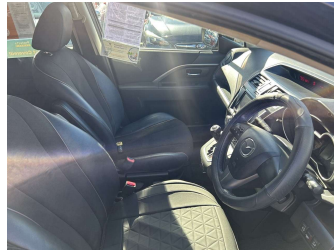

2013 Mazda Premacy

Purchase Price **$10,995**
Includes GST, Registration & Licensing

Finance may be available on this vehicle. Ask one of our friendly staff for more information.

Gain peace of mind with Mechanical Breakdown Insurance. **Ask us how.**

1. **Top features**
2. » ABS Braking
   - » Air Bag(s)
   - » Air Conditioning
   - » Alloys
   - » Body Kit (Factory)
   - » Car Stereo
   - » Central Locking
   - » Central Locking
   - » Child seat anchor poin...
   - » Climate Control
   - » Electric Mirrors
   - » Electric Mirrors
   - » Electric Mirrors (Retr...
   - » Electric Windows
   - » Power Steering
   - » Rear Wiper
   - » Remote Locking
   - » Side Skirts

Body Style
5 door, People Movers

Odometer
97,591 km

Engine
2000 cc

Fuel Type
Petrol

Transmission
Auto, Front Wheel

Wheels
-

VIN
7AT0C133X26105740

Interior
Black, Cloth

Safety

Based on 2025 VSRR rating

Reg No.

-

Ext Colour
Dark Purple

History

-

Seats
7 seats, Cloth

CO2 Emissions
★★★★☆
163 grams/km

Energy Economy
★★★☆☆

Annual fuel cost of $2,740
7L per 100km

Cost per year is an estimate based on petrol price of $2.80 per litre and an average distance of 14000 km. Emissions and Energy Economy figures standardised to 3P WLTP.

Stock ID: 9064

Wanganui Car Centre | Phone 06 348 8066 | Email info@wanganuicarcentre.com
422 Victoria Ave, Wanganui 4500, New Zealand
www.wanganuicarcentre.com