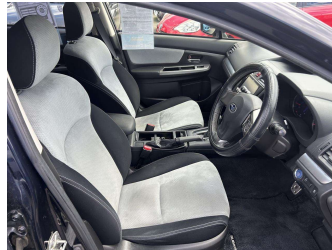

# 2014 Subaru XV HYBRID 4WD

**Purchase Price** **\$18,995**  
Includes GST, Registration & Licensing

Finance may be available on this vehicle. Ask one of our friendly staff for more information.

Gain peace of mind with Mechanical Breakdown Insurance. **Ask us how.**

**Top features**

- » ABS Braking
- » Air Bag(s)
- » Air Conditioning
- » Alarm
- » Alloys
- » Car Alarm
- » Car Stereo
- » CD(s)
- » Central Locking
- » Central Locking
- » Child seat anchor poin...
- » Climate Control
- » Cruise Control
- » Electric Mirrors
- » Electric Mirrors
- » Electric Mirrors (Retr...
- » Electric Seats
- » Electric Windows

Body Style  
**5 door, Hatchback**

Odometer  
**92,191 km**

Engine  
**2000 cc**

Fuel Type  
**Hybrid**

Transmission  
**Auto, 4WD**

Wheels  
-

VIN  
**7AT0GF1XX23012400**

Interior  
-