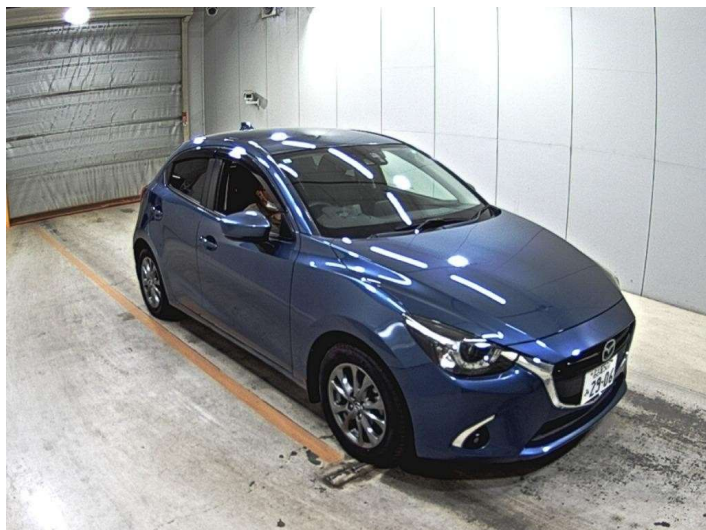

2017 Mazda Demio 13S

Purchase Price **\$16,995**
Includes GST, Registration & Licensing

Finance may be available on this vehicle. Ask one of our friendly staff for more information.

Gain peace of mind with Mechanical Breakdown Insurance. **Ask us how.**

Top features

None Listed

Body Style
5 door, Hatchback

Odometer
44,649 km

Engine
1300 cc

Fuel Type
Petrol

Transmission
Auto, Front Wheel

Wheels
-

VIN
-

Interior
Black, Cloth

Safety

Based on 2025 UCSR rating for 14-23 models

Reg No.

-

Ext Colour
Blue

History