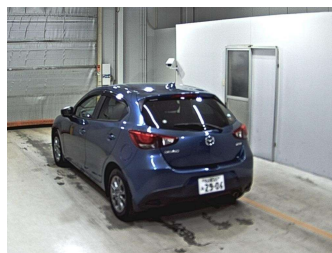

2017 Mazda Demio 13S

Purchase Price **\$16,995**
Includes GST, Registration & Licensing

Finance may be available on this vehicle. Ask one of our friendly staff for more information.

Gain peace of mind with Mechanical Breakdown Insurance. **Ask us how.**

Top features

None Listed

Body Style
5 door, Hatchback

Odometer
44,649 km

Engine
1300 cc

Fuel Type
Petrol

Transmission
Auto, Front Wheel

Wheels
-