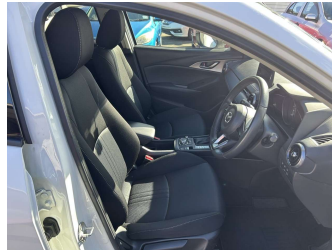

2019 Mazda CX-3 20S

Purchase Price **$24,995**
Includes GST, Registration & Licensing

Finance may be available on this vehicle. Ask one of our friendly staff for more information.

Gain peace of mind with Mechanical Breakdown Insurance. **Ask us how.**

Top features

- » Air Bag(s)
- » Air Conditioning
- » Car Alarm
- » Central Locking
- » Central Locking
- » Child seat anchor poin...
- » Electric Mirrors
- » Electric Mirrors (Retr...
- » Parking Sensors
- » Rear Wiper
- » Remote Locking
- » Reversing Camera
- » Spoiler
- » Spot Lights

Body Style
5 door, RV-SUV

Odometer
39,751 km

Engine
2000 cc

Fuel Type
Petrol

Transmission
Auto, Front Wheel

Wheels
-

VIN
7AT0C147X25206299

Interior
Black, Cloth

Safety

Based on 2024 UCSR rating for 15-22 models

Reg No.
-

Ext Colour
White

History
-

Seats
5 seats, Cloth

CO2 Emissions
★★★★☆
145 grams/km

Energy Economy
★★★★☆☆

Annual fuel cost of $2,470
6.3L per 100km

Cost per year is an estimate based on petrol price of $2.80 per litre and an average distance of 14000 km. Emissions and Energy Economy figures standardised to 3P WLTP.

Stock ID: 7984

Wanganui Car Centre | Phone 06 348 8066 | Email info@wanganuicarcentre.com
422 Victoria Ave, Wanganui 4500, New Zealand
www.wanganuicarcentre.com