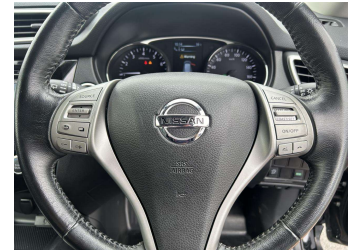

2014 Nissan X-Trail 20S 4WD

Purchase Price **\$18,995**
Includes GST, Registration & Licensing

Finance may be available on this vehicle. Ask one of our friendly staff for more information.

Gain peace of mind with Mechanical Breakdown Insurance. **Ask us how.**

Top features

- » 4WD/4x4
- » ABS Braking
- » Air Bag(s)
- » Air Conditioning
- » Alarm
- » Alloys
- » Car Alarm
- » Car Stereo
- » CD(s)
- » Central Locking
- » Central Locking
- » Child seat anchor poin...
- » Climate Control
- » Cruise Control
- » Electric Mirrors
- » Electric Mirrors
- » Electric Mirrors (Retr...
- » Electric Windows

Body Style
5 door, SUV / 4x4

Odometer
104,300 km

Engine
2000 cc

Fuel Type
Petrol

Transmission
Auto, 4WD

Wheels
-

VIN
7AT0DH6LX24500018

Interior
Black, Leather

Safety

Based on 2023 UCSR rating for 14-21 models

Reg No.

-

Ext Colour
Black

History

-

Seats
5 seats, Leather