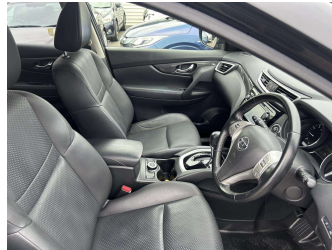

2014 Nissan X-Trail 20S 4WD

Purchase Price **\$18,995**
Includes GST, Registration & Licensing

Finance may be available on this vehicle. Ask one of our friendly staff for more information.

Gain peace of mind with Mechanical Breakdown Insurance. **Ask us how.**

Top features

- » 4WD/4x4
- » ABS Braking
- » Air Bag(s)
- » Air Conditioning
- » Alarm
- » Alloys
- » Car Alarm
- » Car Stereo
- » CD(s)
- » Central Locking
- » Central Locking
- » Child seat anchor poin...
- » Climate Control
- » Cruise Control
- » Electric Mirrors
- » Electric Mirrors
- » Electric Mirrors (Retr...
- » Electric Windows

Body Style
5 door, SUV / 4x4

Odometer
104,300 km

Engine
2000 cc

Fuel Type
Petrol

Transmission
Auto, 4WD

Wheels
-

VIN
7AT0DH6LX24500018

Interior
Black, Leather