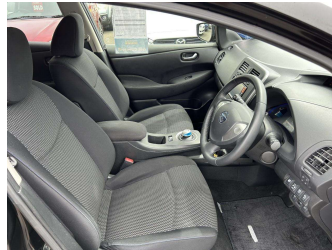

2016 Nissan Leaf Aero Style

Purchase Price **\$14,995**
Includes GST, Registration & Licensing

Finance may be available on this vehicle. Ask one of our friendly staff for more information.

Gain peace of mind with Mechanical Breakdown Insurance. **Ask us how.**

Top features

- » ABS Braking
- » Air Bag(s)
- » Air Conditioning
- » Alloys
- » Body Kit (Factory)
- » Car Alarm
- » CD(s)
- » Central Locking
- » Central Locking
- » Child seat anchor poin...
- » Cruise Control
- » Digital Dash
- » Electric Mirrors
- » Electric Mirrors
- » Electric Mirrors (Retr...
- » Electric Windows
- » Heated Seats
- » Power Steering

Body Style
5 door, Hatchback

Odometer
45,757 km

Engine
Electric

Fuel Type
-

Transmission
Auto, Front Wheel

Wheels
-

VIN
7AT0DH8KX23213754

Interior
Black, Cloth

Safety

Based on 2023 VSRR rating

Reg No.
-

Ext Colour
Black

History
-

Seats
5 seats, Cloth

CO2 Emissions
★★★★☆
0 grams/km

Energy Economy
★★★★☆