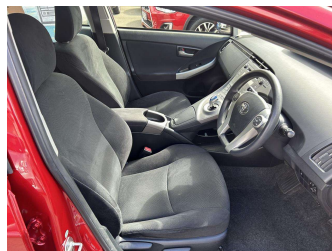

2014 Toyota Prius S

Purchase Price **$17,995**
Includes GST, Registration & Licensing

Finance may be available on this vehicle. Ask one of our friendly staff for more information.

Gain peace of mind with Mechanical Breakdown Insurance. **Ask us how.**

Top features

- » ABS Braking
- » Air Bag(s)
- » Air Conditioning
- » Alarm
- » Car Alarm
- » Car Stereo
- » CD(s)
- » Central Locking
- » Central Locking
- » Child seat anchor poin...
- » Climate Control
- » Digital Dash
- » Electric Mirrors
- » Electric Mirrors
- » Electric Mirrors (Retr...
- » Electric Windows
- » Power Steering
- » Rear Wiper

Body Style
5 door, Hatchback

Odometer
87,615 km

Engine
1800 cc

Fuel Type
Hybrid

Transmission
Auto, Front Wheel

Wheels
-

VIN
7AT0H637X23833701

Interior
Black, Cloth

Safety

Based on 2023 UCSR rating for 09-16 models

Reg No.

-

Ext Colour
Red

History

-

Seats
5 seats, Cloth

CO2 Emissions
★★★★☆
98 grams/km

Energy Economy
★★★★☆

Annual fuel cost of $1,650
4.2L per 100km

Cost per year is an estimate based on petrol price of $2.80 per litre and an average distance of 14000 km. Emissions and Energy Economy figures standardised to 3P WLTP.

Stock ID: 7506

Wanganui Car Centre | Phone 06 348 8066 | Email info@wanganuicarcentre.com
422 Victoria Ave, Wanganui 4500, New Zealand
www.wanganuicarcentre.com