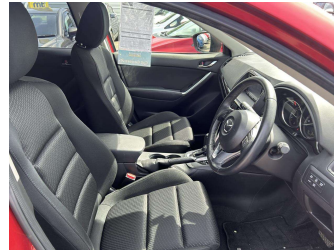

2014 Mazda CX-5 20S

Purchase Price **$23,995**
Includes GST, Registration & Licensing

Finance may be available on this vehicle. Ask one of our friendly staff for more information.

Gain peace of mind with Mechanical Breakdown Insurance. **Ask us how.**

Top features

- » ABS Braking
- » Air Bag(s)
- » Air Conditioning
- » Alarm
- » Alloys
- » Car Alarm
- » Car Stereo
- » CD(s)
- » Central Locking
- » Central Locking
- » Child seat anchor poin...
- » Climate Control
- » Cruise Control
- » Electric Mirrors
- » Electric Mirrors
- » Electric Mirrors (Retr...
- » Electric Windows
- » Power Steering

Body Style
5 door, RV-SUV

Odometer
24,498 km

Engine
2000 cc

Fuel Type
Petrol

Transmission
Auto, Front Wheel

Wheels
-

VIN
7AT0C144X24114462

Interior
Black, Cloth

Safety

Based on 2023 UCSR rating for 12-17 models

Reg No.

-

Ext Colour
Red

History

-

Seats
5 seats, Cloth

CO2 Emissions
★★★★☆
166 grams/km

Energy Economy
★★★★☆☆

Annual fuel cost of $2,700
6.9L per 100km

Cost per year is an estimate based on petrol price of $2.80 per litre and an average distance of 14000 km. Emissions and Energy Economy figures standardised to 3P WLTP.

Stock ID: 7720

Wanganui Car Centre | Phone 06 348 8066 | Email info@wanganuicarcentre.com
422 Victoria Ave, Wanganui 4500, New Zealand
www.wanganuicarcentre.com